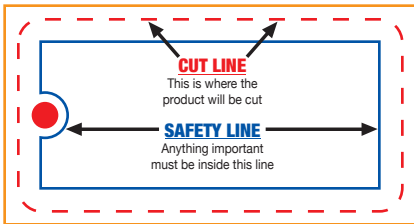

## Rectangular Key Tag

Finished Size: 2" x 1"

Bleed Size: 2.125" x 1.125"

### **CUT LINE**

This is where the product will be cut

### **SAFETY LINE**

Anything important must be inside this line